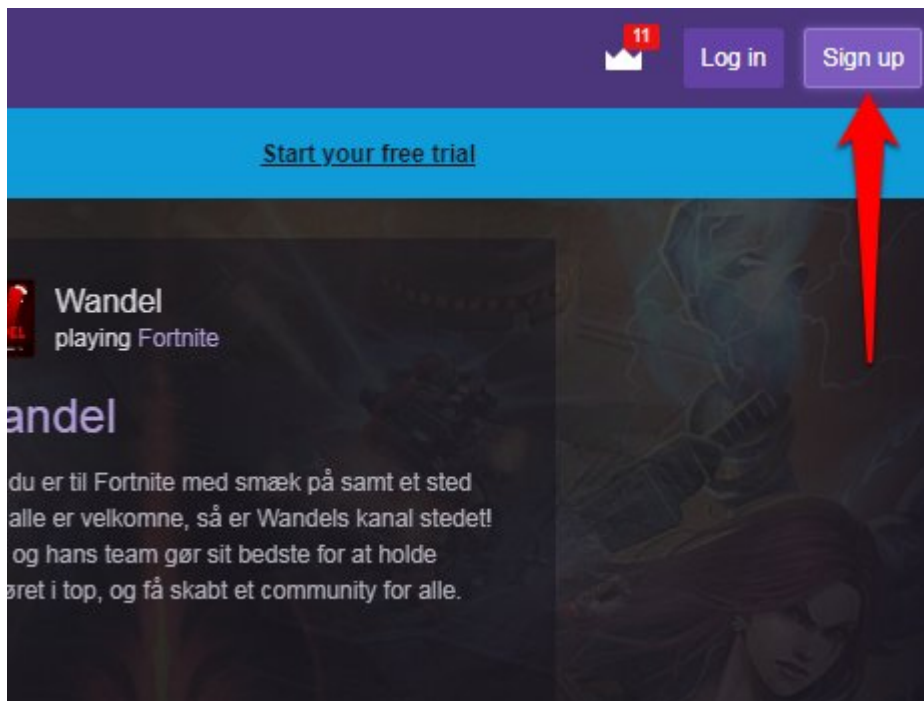

Standard Sign Up: If you don't have a Facebook account to sign up or don't want to sign up through a Facebook account, follow the steps to create a twitch account.

- Visit to the Twitch official website
- Go to the Twitch homepage & click on the **“Sign Up”** button

- A sign up form will appear on your screen, fill all details in the signup form