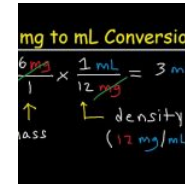

Latest Posts

MG to ML Conversion

MAY 6, 2022