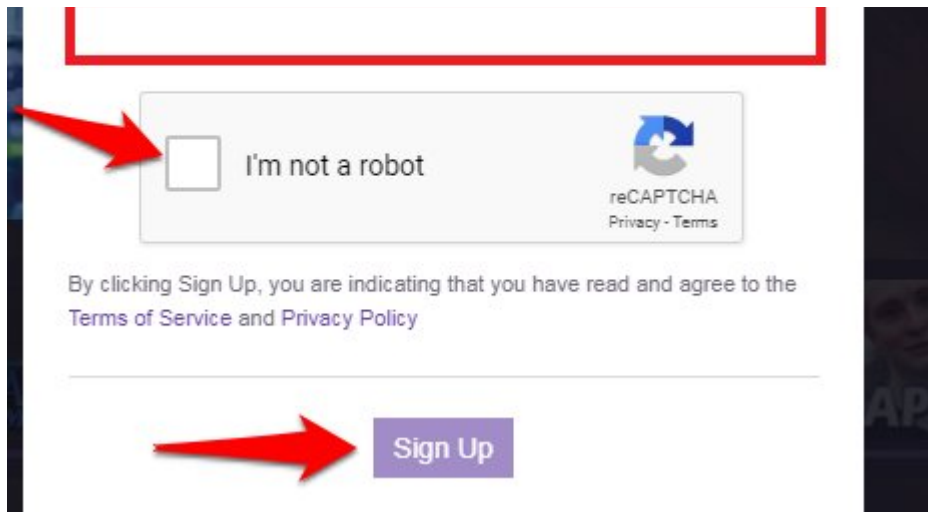

Note: To use your twitch account, you have to verify your account by clicking **“Verify your email.”**

- After click on sign up, you will receive an email on your registered email id.
- Open your mail, and click on verify your email.

Voila!!! Your account is ready to use.

Sign up by Facebook account: Twitch allows you to create an account by Facebook. Just click on connect with Facebook, you will be