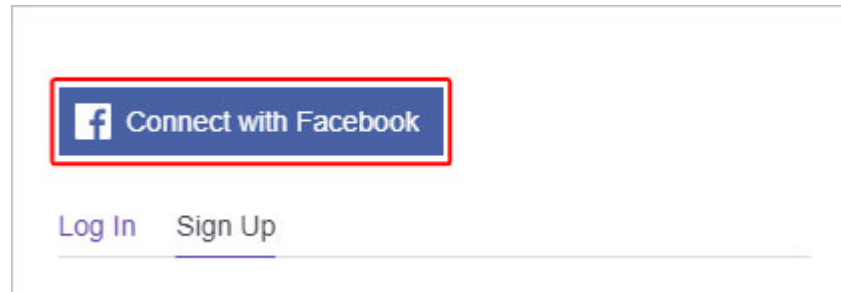

- Once you sign in to your Facebook account, click on the **“Continue as 'your name'”**

You will be successfully signed up for a twitch account.