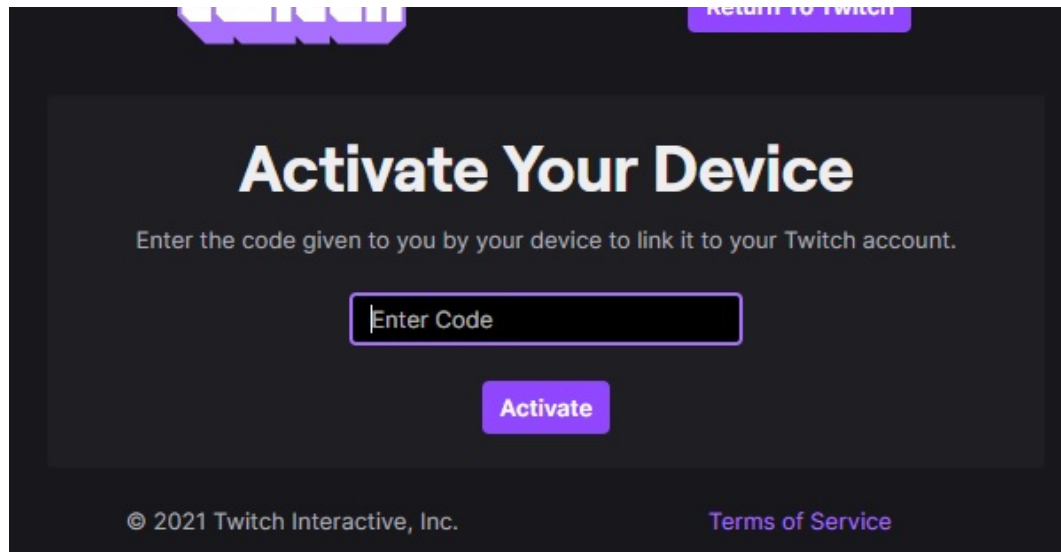

Source: Twitch

To activate Twitch TV, you need to follow these 6 steps:

1. Download the twitch app on your device and start it. You can also type “**Twitch.tv/activate**” URL on your browser.
2. Sign in to your Twitch account using your username and password.